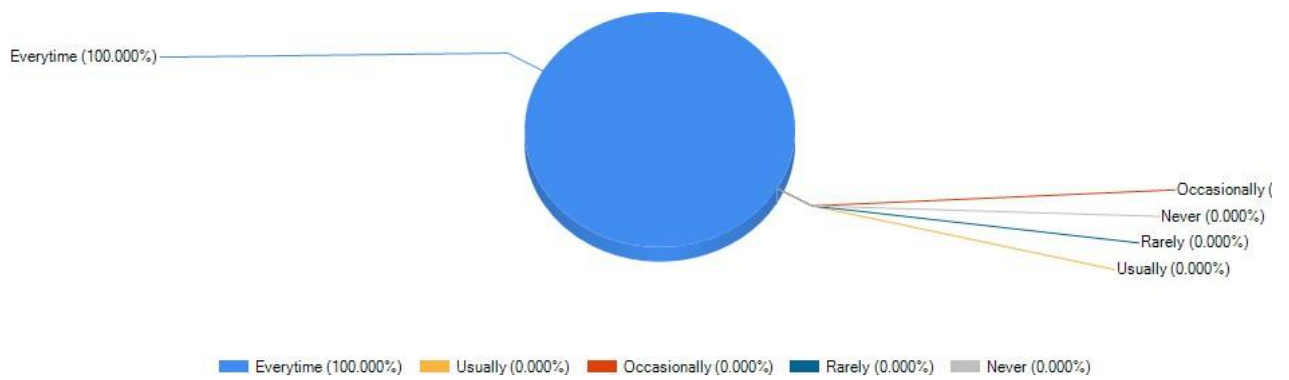

The Teachers are able to identify your weakness and help you to overcome them