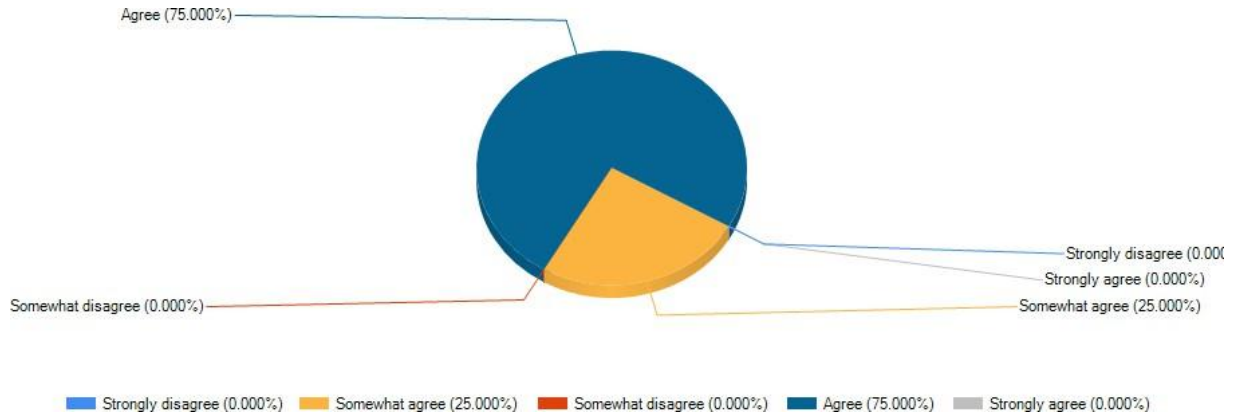

The college has separate common rooms for girls and boys with indoor sports and gymnasium facilities.

Your satisfaction level with toilet and washroom facilities

The college is a ragging and sexual harassment free zone with a dedicated unit for lodging complaints

The college organizes annual athletics meet and other cultural activities for students.

The college teaches moral ethics to its students and organizes student oriented motivational programmes time to time.

The teachers illustrate the concepts through examples and applications

The teacher identify your strengths and encourage you by providing right level of challenges

The Teachers are able to identify your weakness and help you to overcome them