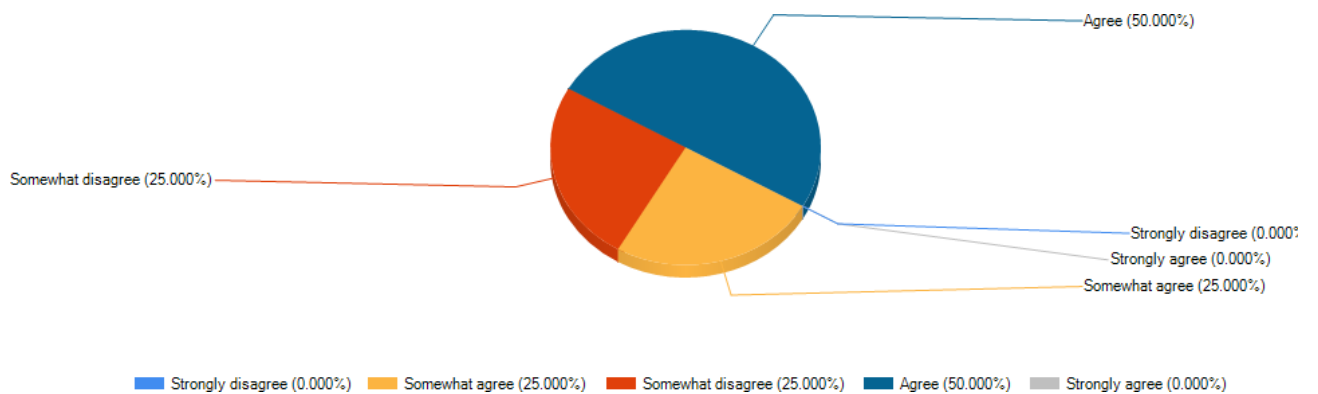

The college has separate common rooms for girls and boys with indoor sports and gymnasium facilities.

Your satisfaction level with toilet and washroom facilities

The college is a ragging and sexual harassment free zone with a dedicated unit for lodging complaints

The college organizes annual athletics meet and other cultural activities for students.

The college teaches moral ethics to its students and organizes student oriented motivational programmes time to time.