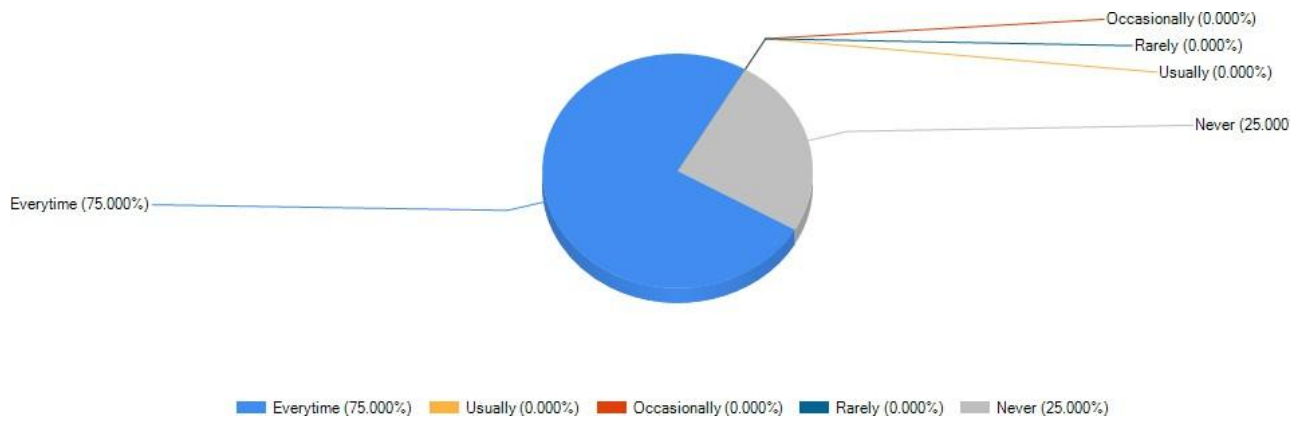

The teachers illustrate the concepts through examples and applications