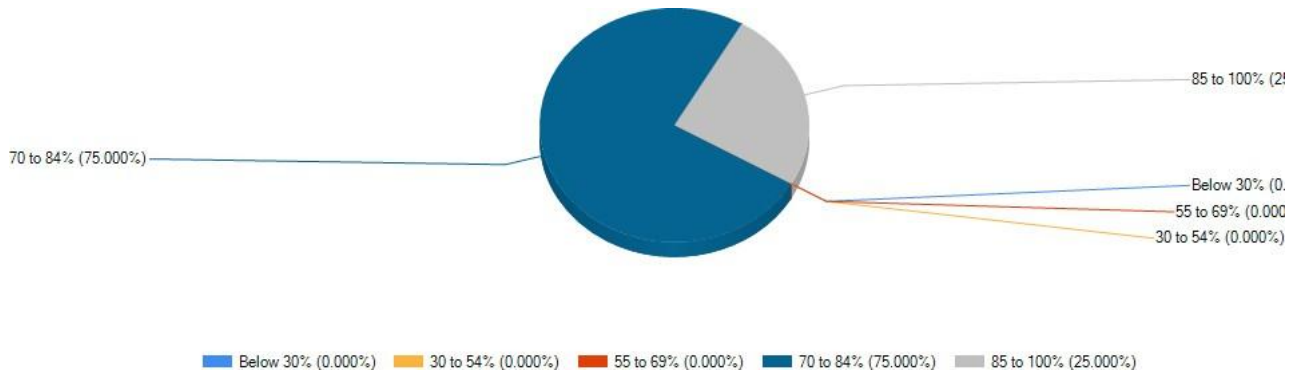

SILDA CHANDRASEKHAR COLLEGE

ESTD : 1971

P.O. - Silda ★ Pin-721515 ★ Dist :Jhargram (W.B.).

Ref:

Date:

STUDENTS FEEDBACK – 2023-2024

How much of the syllabus was covered in the class?

How transparent is the internal evaluation process?